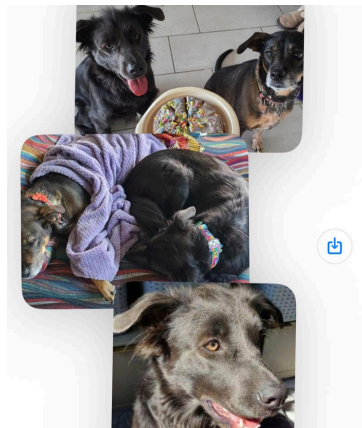

Breed: Heeler Mix

Weight: Medium-Large (at full grown)

Compatibility: Great with kids, dogs, & cats

Favorites: Playtime, Naps, and lots of family fun adventures!

These three pups were a part of a litter of 8 from an unwanted, accidental litter. They have been well socialized since day 1 and while they love meeting new folks at adoption events, they hope to find FOREVER FAMILIES!

Adopt Tarte

Adopt Sephora

Adopt Armani

Happy Tails Corner

Recent transformations that make it all worthwhile.

Before: Manny's Arrival

After: Manny's Update

Manny arrived to us in August 2025 from an unwanted litter who was simply let outside and hardly, if ever, touched. Sadly upon arrival, he and his siblings, who had never known human affection or inside a house were petrified of even their own shadows at only 3 months old and in desperate need of TLC. With the help of foster homes and volunteers, he blossomed each day until he finally found a forever home where he now shines and thrives!

From Manny's Family:

"We are celebrating Manny's first birthday today! I wanted to share some pictures with you and thank you for bringing him into our lives; he is such a sweet boy and we love him so much"

Do you have a Happy Tail? Email or Text us your photos and updates to be featured!
k.haley.hope.ranch@gmail.com or 951-515-4077

Impact by the Numbers

In the month of May, we have had 17 adoptions! That means 17 dogs and puppies have found forever families and 17 lives changed for the better.